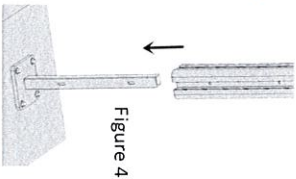

Figure 1

Figure 2

Figure 3

2. Pre-drilling a 12mm hole, then use the expansion bolt (M8*70) to fix the post base to the ground.

INSTALLATION OF POST

1. Insert the post into the post base as shown in the figure 4.
2. When the post reaches the bottom of the post base, fix the bolt M5*50 to the post (shown in the figure 5). Using small wrench.

Figure 4

Figure 5

INSTALLATION OF BOTTOM FRAME

Insert the bottom frame into the groove of the post as shown in the figure 6.

Figure 6

INSTALLATION OF WPC FENCE

Insert the first fence board into the groove of two posts and slide it to the bottom, the other fence boards can be installed one by one. (12 fence boards), (Figure 7 & 8)