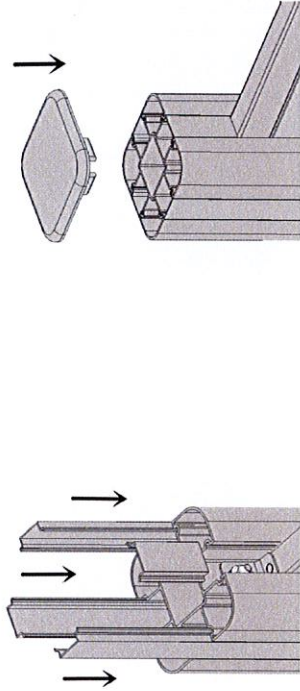

Figure 1

Figure 2

Figure 3

2. Pre-drilling a 12mm hole, then use the expansion bolt (M8*70) to fix the post base to the ground.

INSTALLATION OF POST

1. Insert the post into the post base as shown in the figure 4.
2. When the post reaches the bottom of the post base, fix the bolt M5*50 to the post (shown in the figure 5). Using small wrench.

Figure 4

Figure 5

INSTALLATION OF BOTTOM FRAME

Insert the bottom frame into the groove of the post as shown in the figure 6.

Figure 6

INSTALLATION OF WPC FENCE

Insert the first fence board into the groove of two posts and slide it to the bottom, the other fence boards can be installed one by one. (12 fence boards), (Figure 7 & 8)

Figure 7

Figure 8

INSTALLATION OF TOP FRAME

Fix the top frame on the top fence board by the bolt M 5*50. (Figure 9 & 10)

Figure 9

Figure 10

ALUMINIUM POST SIDE COVER and CAP INSTALLATION

Insert the post side cover from the top of post rebate to the bottom of the post, a small suitable size of post side cover can be insert if it's need to cover the gap of post cap and top frame, at last, insert the post cap to the post as shown in the figure 11 and figure 12.

Figure 11

Figure 12

COMPLETE THE FENCE INSTALLATION

The WPC Fence appearance result as shown the figure 13

Figure 13

Maintenance Free Garden Fencing