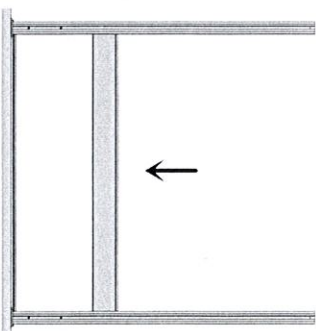

Figure 1

Figure 2

Figure 3

2. Pre-drilling a 12mm hole, then use the expansion bolt (M8*70) to fix the post base to the ground.

INSTALLATION OF POST

1. Insert the post into the post base as shown in the figure 4.
2. When the post reaches the bottom of the post base, fix the bolt M5*50 to the post (shown in the figure 5). Using small wrench.

Figure 4

Figure 5

INSTALLATION OF BOTTOM FRAME

Insert the bottom frame into the groove of the post as shown in the figure 6.

Figure 6

INSTALLATION OF WPC FENCE

Insert the first fence board into the groove of two posts and slide it to the bottom, the other fence boards can be installed one by one. (12 fence boards), (Figure 7 & 8)