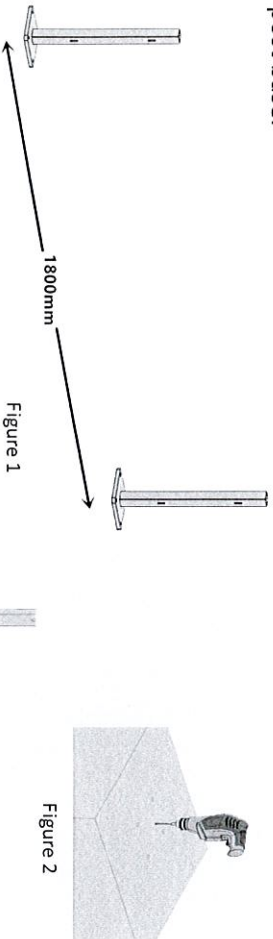

Fence Panel Kit

- 1 x Post, 1 x Post Cap, 2 x decorative cover inserts, 1x top rail cover, 1 x base rail.
- 1 x Post Base, 4 x post base bolts & 2 cross bolts, 12 x fence boards, 2 x fixing clips & 4 screws.
- Post Kit** 1 x Post, 1 x Post Cap, 2 x decorative cover inserts, 1 x post base, 4 x post base bolts & 2 cross bolts.

INSTALLATION OF POST BASE

Concrete foundation

1. Bolt the post base on a flat strong concrete foundation. It is recommended to space 1800mm apart between 2 post bases, then mark the hole site of the post base.

Figure 1

Figure 2

Figure 3

2. Pre-drilling a 12mm hole, then use the expansion bolt (M8*70) to fix the post base to the ground.

INSTALLATION OF POST

1. Insert the post into the post base as shown in the figure 4.
2. When the post reaches the bottom of the post base, fix the bolt M5*50 to the post (shown in the figure 5). Using small wrench.

Figure 4

Figure 5

INSTALLATION OF BOTTOM FRAME

Insert the bottom frame into the groove of the post as shown in the figure 6.

Figure 6

INSTALLATION OF WPC FENCE

Insert the first fence board into the groove of two posts and slide it to the bottom, the other fence boards can be installed one by one. (12 fence boards), (Figure 7 & 8)