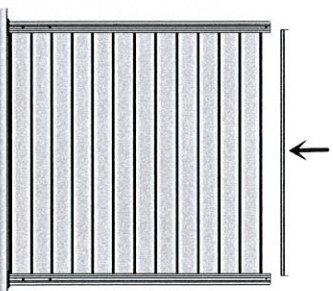

Figure 4

Figure 5

INSTALLATION OF BOTTOM FRAME

Insert the bottom frame into the groove of the post as shown in the figure 6.

Figure 6

INSTALLATION OF WPC FENCE

Insert the first fence board into the groove of two posts and slide it to the bottom, the other fence boards can be installed one by one. (12 fence boards), (Figure 7 & 8)

Figure 7

Figure 8

INSTALLATION OF TOP FRAME

Fix the top frame on the top fence board by the bolt M 5*50. (Figure 9 & 10)

Figure 9

Figure 10

ALUMINIUM POST SIDE COVER and CAP INSTALLATION

Insert the post side cover from the top of post rebate to the bottom of the post, a small suitable size of post side cover can be insert if it's need to cover the gap of post cap and top frame, at last, insert the post cap to the post as shown in the figure 11 and figure 12.

Figure 11

Figure 12

COMPLETE THE FENCE INSTALLATION

The WPC Fence appearance result as shown the figure 13

Figure 13

Maintenance Free Garden Fencing