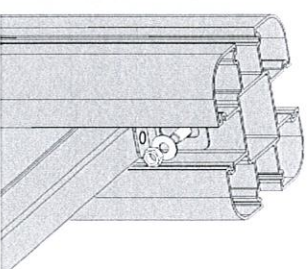

Figure 4

Figure 5

INSTALLATION OF BOTTOM FRAME

Insert the bottom frame into the groove of the post as shown in the figure 6.

Figure 6

INSTALLATION OF WPC FENCE

Insert the first fence board into the groove of two posts and slide it to the bottom, the other fence boards can be installed one by one. (12 fence boards), (Figure 7 & 8)

Figure 7

Figure 8

INSTALLATION OF TOP FRAME

Fix the top frame on the top fence board by the bolt M 5*50. (Figure 9 & 10)

Figure 9

Figure 10

ALUMINIUM POST SIDE COVER and CAP INSTALLATION

Insert the post side cover from the top of post rebate to the bottom of the post, a small suitable size of post side cover can be insert if it's need to cover the gap of post cap and top frame, at last, insert the post cap to the post as shown in the figure 11 and figure 12.

Figure 11

Figure 12

COMPLETE THE FENCE INSTALLATION

The WPC Fence appearance result as shown the figure 13

Figure 13

Maintenance Free Garden Fencing