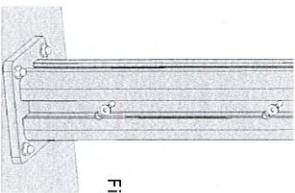

Figure 1

Figure 2

Figure 3

2. Pre-drilling a 12mm hole, then use the expansion bolt (M8*70) to fix the post base to the ground.

INSTALLATION OF POST

1. Insert the post into the post base as shown in the figure 4.
2. When the post reaches the bottom of the post base, fix the bolt M5*50 to the post (shown in the figure 5). Using small wrench.

Figure 4

Figure 5

INSTALLATION OF BOTTOM FRAME

Insert the bottom frame into the groove of the post as shown in the figure 6.

Figure 6

INSTALLATION OF WPC FENCE

Insert the first fence board into the groove of two posts and slide it to the bottom, the other fence boards can be installed one by one. (12 fence boards), (Figure 7 & 8)